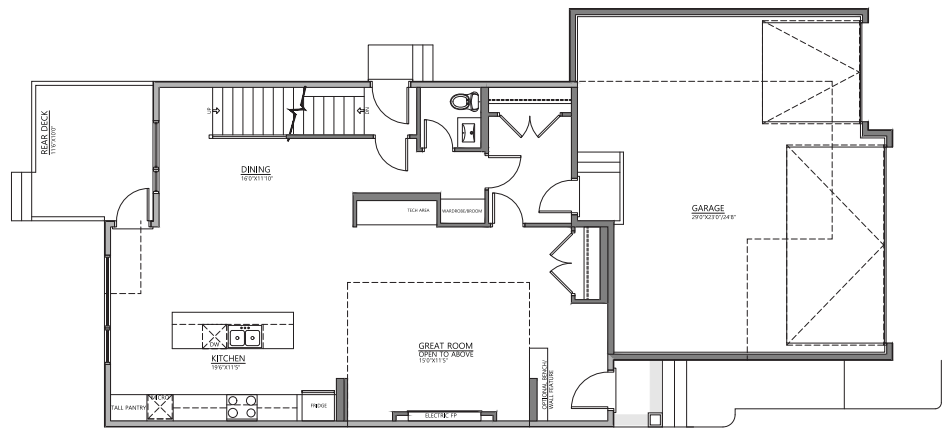

103 Ellice Bend

3 Bedrooms 2.5 Bathrooms Triple Garage 2354 SQFT

Main Floor
1117 SqFt

Upper Floor
1237 SqFt